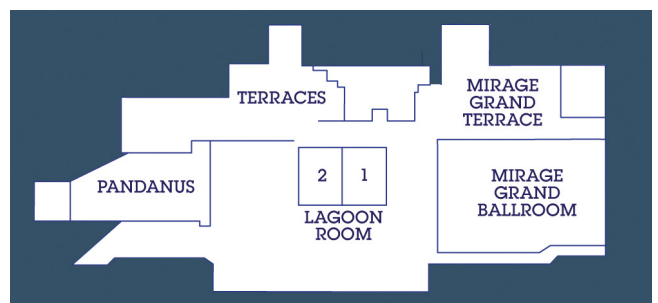

SHERATON GRAND MIRAGE
RESORT, GOLD COAST
71 Sea World Drive
Main Beach, QLD, Australia 4217
T 61 7 5577 0000
F 61 7 5591 2299
sheraton.com/goldcoast

Innovation Meets Ideation

The Gold Coast's only 5 star beachfront resort provides imaginative spaces and sets the scene for collaborative meetings. We're rethinking the way you connect and create, trading static spaces for flexible layouts that inspire forward thinking. Seamless planning, smart technology and energised environments make every meeting dynamic and productive. Dedicated to sparking inspiration and fostering innovation, we do meetings differently.

VENUES FOR ALL OCCASIONS

Enjoy the flexibility of 9 venues for conferences and events of varying sizes. A conference for up to 1,000 delegates to an intimate wedding on the poolside lawns, Sheraton Grand Mirage offers something a little extra and provides an experience to remember.

GET MORE FROM YOUR STAY

Maximise your time at our Resort and take advantage of our many facilities. Experience the Gold Coast's most famous seafood buffet at our Terraces Restaurant, sample our decadent High Tea at Pearls Bar, and recharge or relax on our Mirage Beach and Oasis Pool. Connected by Sky Bridge to our Resort, the Marina Mirage Shopping precinct provides delegates with almost every facility.

EXPLORE THE GOLD COAST

Conveniently located on the beachfront towards the Northern end of the Gold Coast, the resort is the perfect jumping-off point for exploring the region's iconic destinations, from the tourist-hub of Surfers Paradise to the spectacular ranges of the Gold Coast hinterland.

REAP THE REWARDS