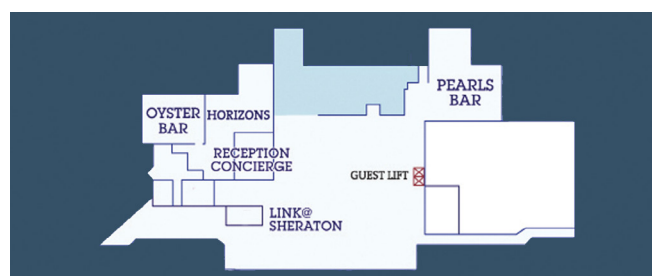

VENUES FOR ALL OCCASIONS

Enjoy the flexibility of 9 venues for conferences and events of varying sizes. A conference for up to 1,000 delegates to an intimate wedding on the poolside lawns, Sheraton Grand Mirage offers something a little extra and provides an experience to remember.

GET MORE FROM YOUR STAY

Maximise your time at our Resort and take advantage of our many facilities. Experience the Gold Coast's most famous seafood buffet at our Terraces Restaurant, sample our decadent High Tea at Pearls Bar, and recharge or relax on our Mirage Beach and Oasis Pool. Connected by Sky Bridge to our Resort, the Marina Mirage Shopping precinct provides delegates with almost every facility.

EXPLORE THE GOLD COAST

Conveniently located on the beachfront towards the Northern end of the Gold Coast, the resort is the perfect jumping-off point for exploring the region's iconic destinations, from the tourist-hub of Surfers Paradise to the spectacular ranges of the Gold Coast hinterland.

RESORT MAP

LEVEL 1

LEVEL 2

SHERATON GRAND MIRAGE RESORT, GOLD COAST BY THE NUMBERS

ROOM TYPE	TOTAL		
MIRAGE	123	PREMIUM	16
55 King		OCEAN PREMIUM KING	16
68 Twin			
DELUXE	145	SUITES	11
LAGOON	39	GARDEN TERRACE SUITE	2
20 King		DELUXE OCEAN SUITE	2
19 Twin		MIRAGE RESORT SUITE	3
GARDEN TERRACE	29	OCEAN SUITE	2
16 King		ROYAL SUITE	1
13 Twin		PRESIDENTIAL	1
OCEAN	20	RESORT ACCOMMODATION	295
10 King			
10 twin		VILLAS	
SPA STUDIO	57	2 BEDROOM VILLA	
45 King		1 Queen + 1 Twin (2 x single)	
12 Twin			